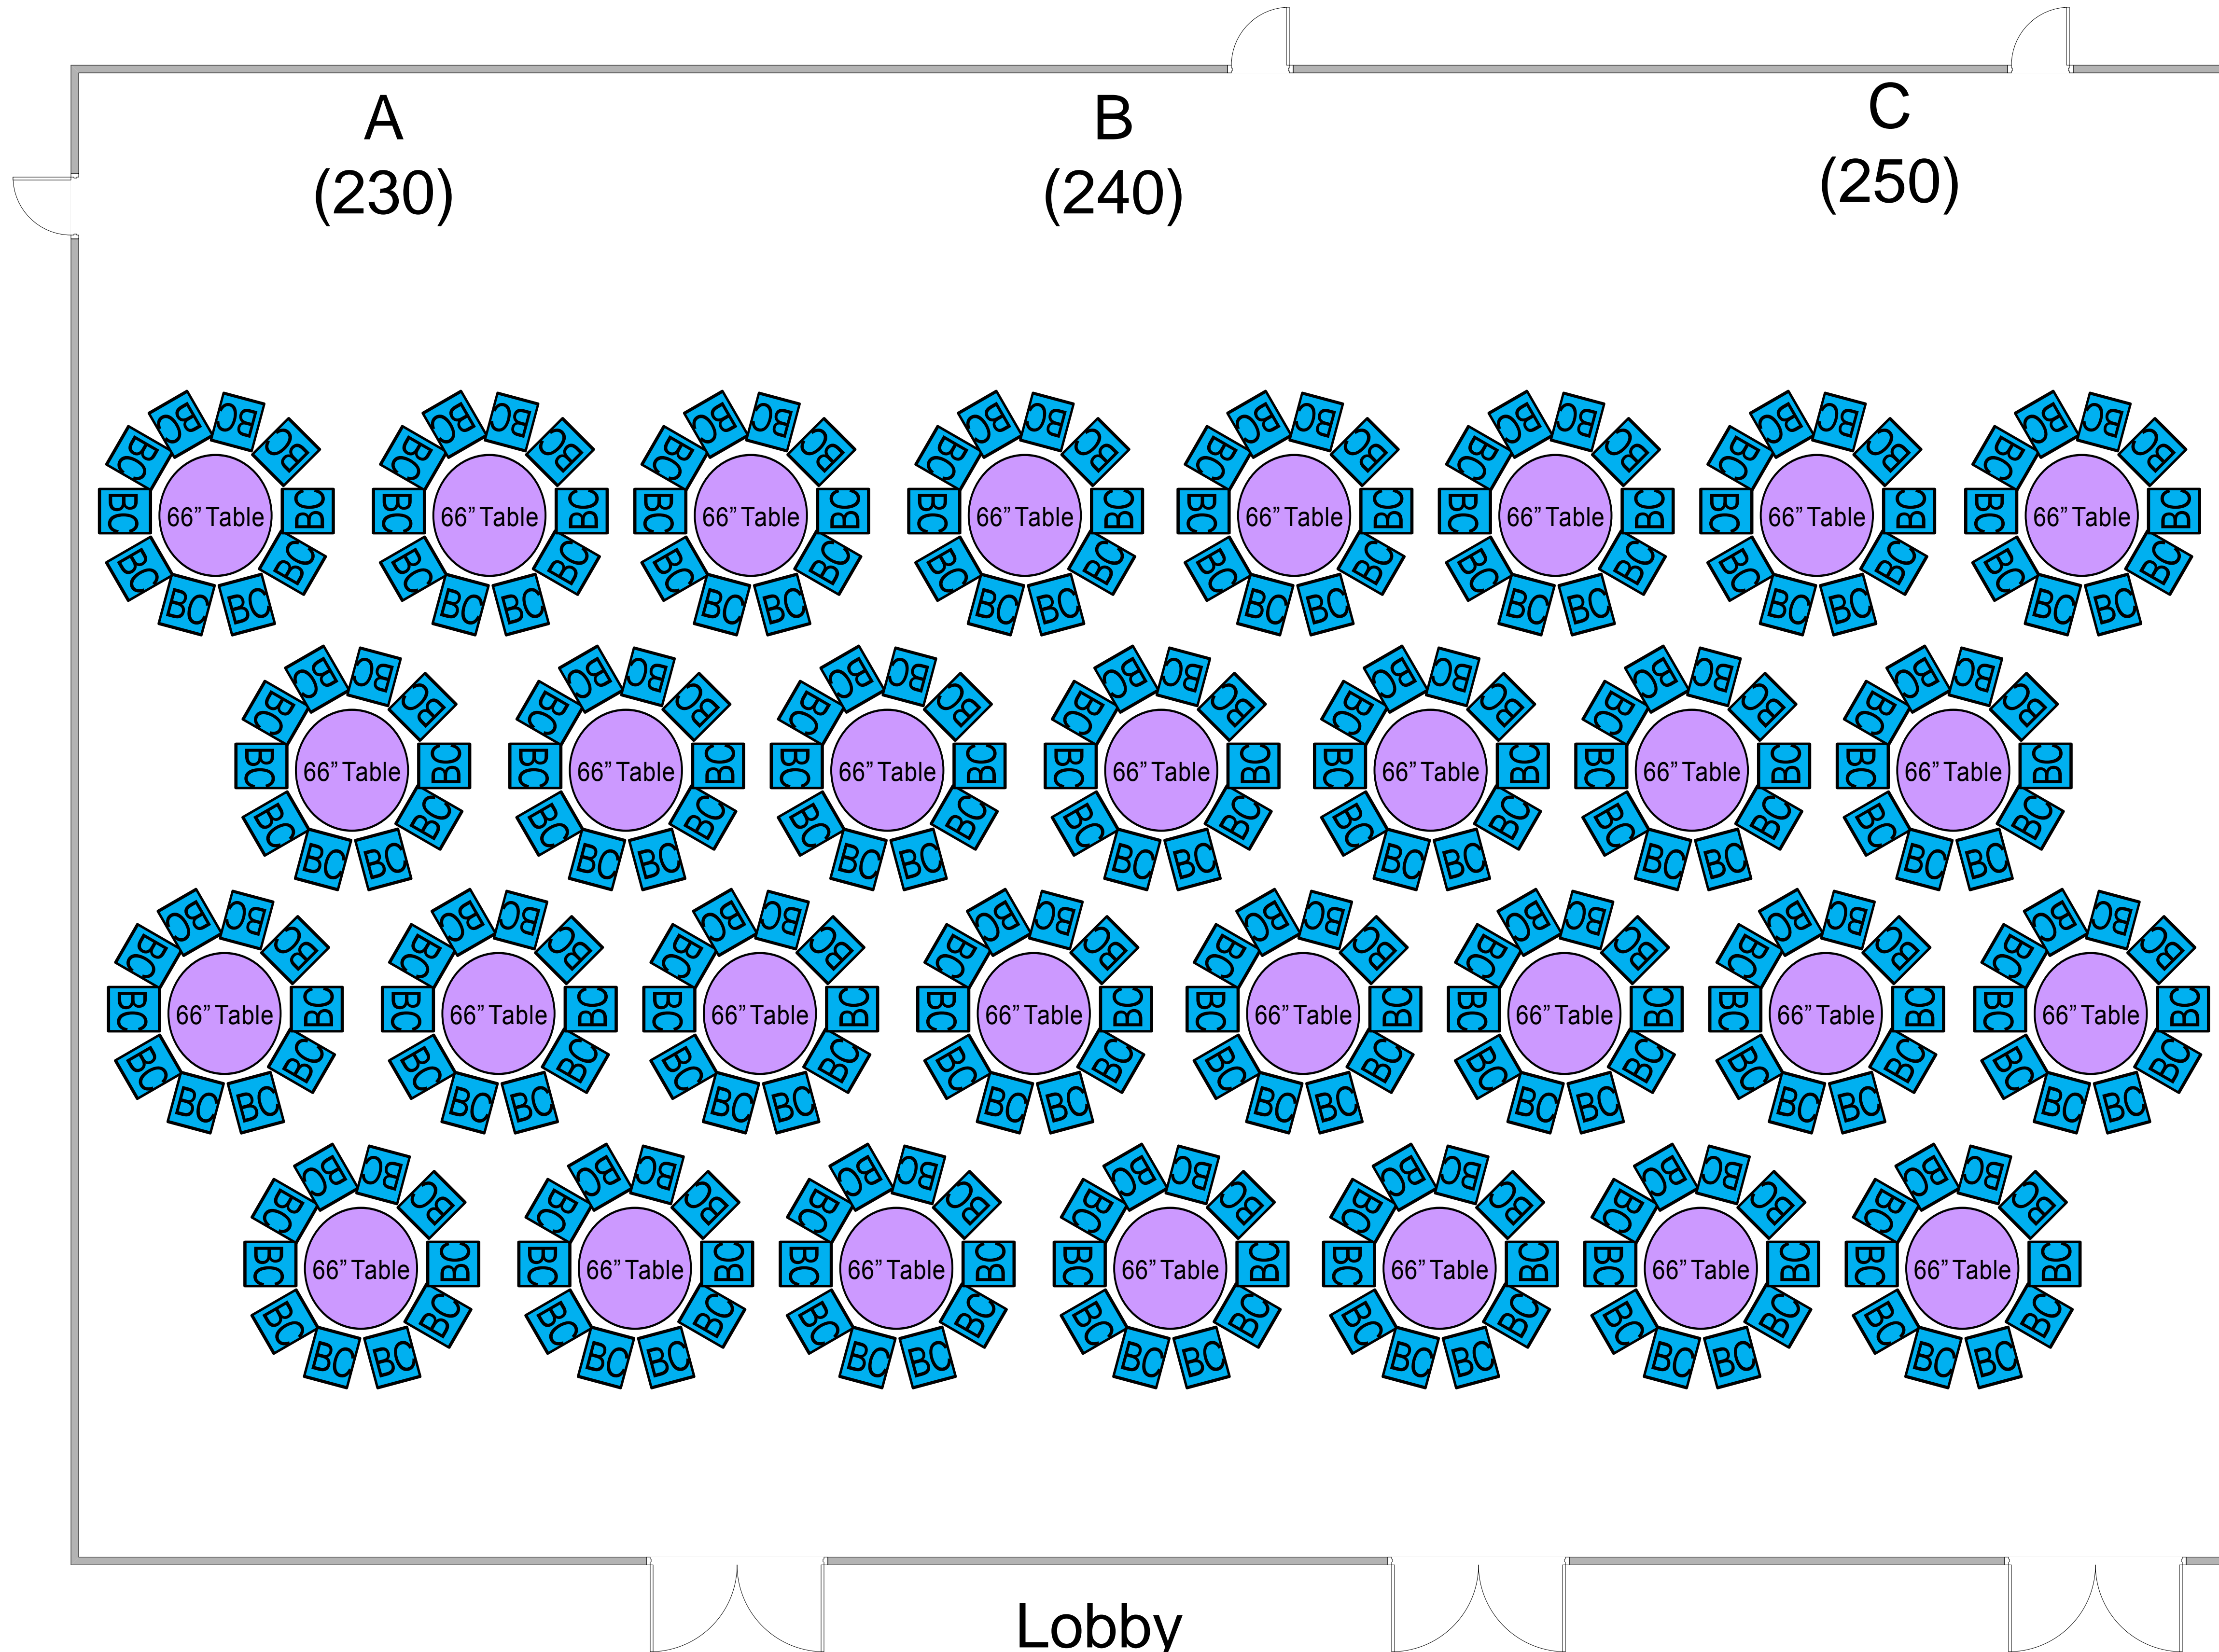

Paul Berg Hall at Li Ka Shing

Rounds of 10
Seating for 300