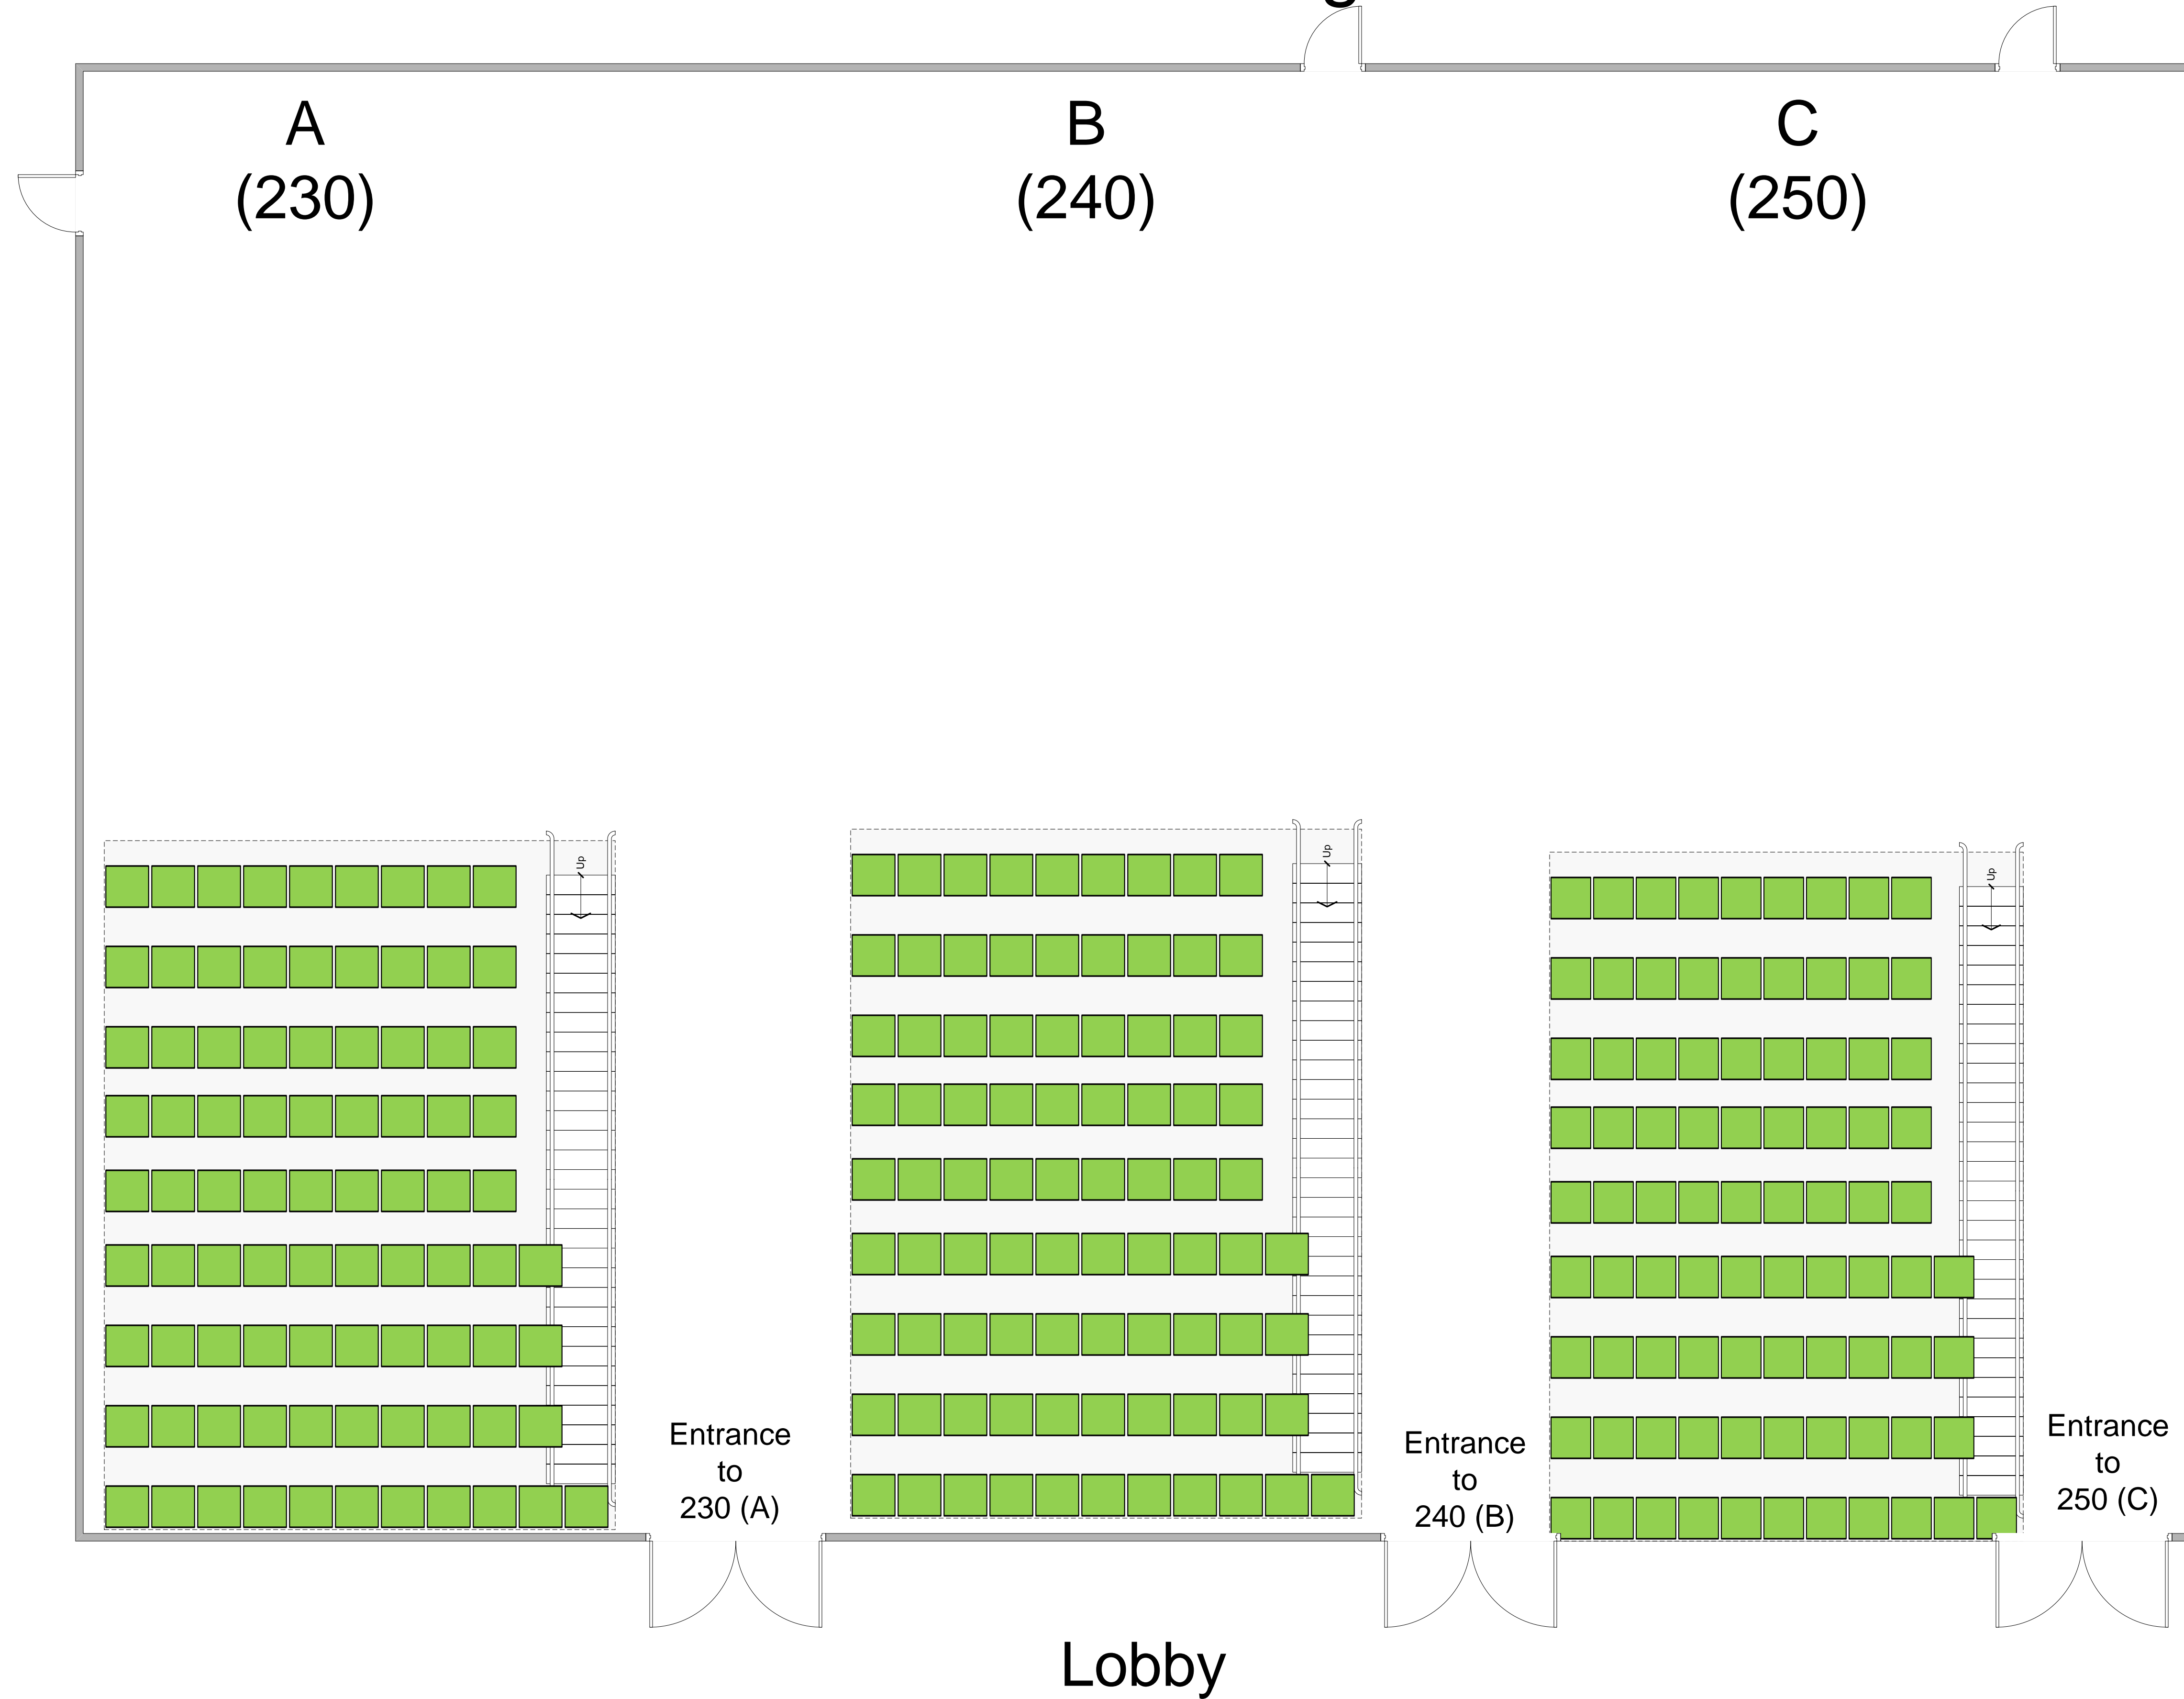

Paul Berg Hall at Li Ka Shing

Jezet Seating
86 per section
258 total